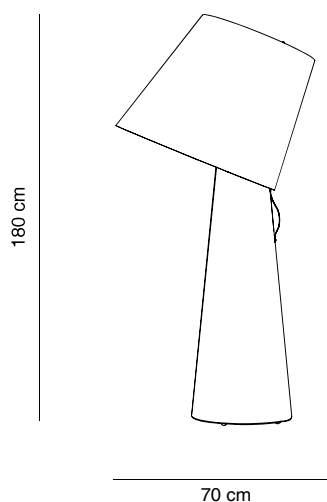

ALMAlight
Barcelona

Big Brother

Design by Oriol Llahona

Estructura hierro pintado epoxi blanco
Structure iron powder coated

Pantalla textil blanco y asa en cuero grabado
Shade white textile and engraved leather handle

Con regulador
With dimmer

Lámpara no incluida
Lamp not included

3950/011 blanco *white*

 3 X E27, máx 60W

CE  IP 20 

BIG BROTHER es una lámpara de pie de gran formato, con cuerpo y pantalla de tela. Se trata de una enorme fuente de luz que ilumina en toda su longitud, de la cabeza a los pies.

BIG BROTHER mide 180cm de altura y la pantalla tiene un diámetro de 70cm. Posee una sólida estructura metálica interna que va revestida con un avanzado tejido translúcido blanco de fibra de poliéster. Existe, bajo demanda, la posibilidad de seleccionar otras telas o estampado. Incorpora luz dentro de la pantalla superior así como también en la base, ambas con portalámparas E27.

BIG BROTHER is a large format floor lamp with body and shade made of fabric. It is a huge source of light that illuminates throughout all its length, from head to toe. What we like about BIG BROTHER is the idea of a big person, a giant companion, a bright bodyguard. As if placing it in a space, we were endowing it with a pleasant protective, an almost human presence. We think it is ideal as a complement to a sofa or reading armchair in homes or hotels, or as a welcome lamp in a restaurant. BIG BROTHER measures 180cm in height and the shade has a diameter of 70cm. It has a solid internal metallic structure that is covered with an advanced white translucent fabric of polyester fiber. There is, on demand, the possibility of selecting other fabrics, also printed. It incorporates light inside the upper shade, as well as in the base, both with E27 lamp holder.